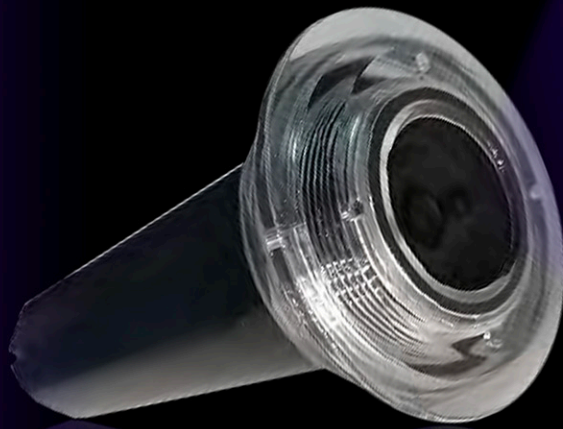

IP68 NICHELESS NUVO-GLO™ UV POOL LIGHT

The Patent Pending **NUVO-Glo™ UV Lights** from ProAgua Products are revolutionary in concept as they create incredible nighttime visual effects utilizing the **NUVO-Glo™ Fluorescent Aggregates, Tiles, and Glow-in-the-Dark Mosaics**. No more "less than exciting results" or "dimming out" with our combination of **NUVO-Glo™ Products**, Let the creative side come out.

Patent Pending
NUVO-Glo™ UV LIGHT
w/ Removable Cord

Put the *WOW* in your pool at night at an affordable price point!

The **NUVO-Glo™ UV Light** features a 12W LED chip and an exceptional frosted Borofloat Glass lens for durability and clarity with a 90-degree beam spread. The Crystal Clear threaded flange fits standard 1022, 1023, 1408, 1.5" F.I.P. Cord options include 50ft, 100ft, or 150ft lengths or Retro Kit for utilizing existing cords for replacing older lights and turn them into **NUVO-Glo's™**. Work with standard 12VAC Pool Transformers.

ACCESSORIES

50Ft Cord

100Ft Cord

150Ft Cord

Retro Kit

*Cord and Retro Kit Ordered Separately

SPECIFICATIONS

Material	Plastic Body
Lens	Frosted Borofloat Glass
Threaded Lens Flange	Crystal Clear
Input Voltage	12VAC
Control	On/Off and Dimmable
LED Chip	12W LED
Lamp Life	50,000 hour
Beam Angle	90-degree
Product Size	2" dia x 6"
Weight	0.4lbs
Environment Paramter	Working Tempature -25°~45°
Storage Humidity	0~90°

MODEL

DESCRIPTION

UNIV-NUVO-GLO-PL	12W UV LIGHT W/CLEAR PLASTIC THREADED FLANGE
UNI-50	50 FT CORD AND CONNECTOR FOR UNIVERSAL LIGHT
UNI-100	100 FT CORD AND CONNECTOR FOR UNIVERSAL LIGHT
UNI-150	150 FT CORD AND CONNECTOR FOR UNIVERSAL LIGHT
UNIV-RETRO	RETRO KIT - allows light to be installed using existing cord in pool for repairs